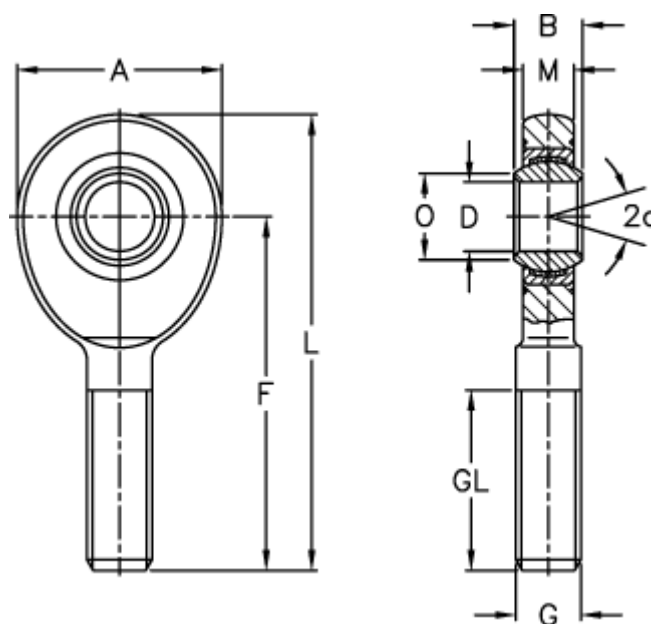

Article number: 03469025
 Description: Fluro Rod end EA 25D-NIRO
 Note: 25

Measures

| | | | |
|--------------------|---------|-----------------|--------|
| A | = 64 | L | = 126 |
| a (degrees) | = 7 | M | = 17 |
| B | = 20 | O | = 29.3 |
| D | = 25 | Static drive kN | = 73 |
| Dynamic drive (kN) | = 96 | Weight | = 570 |
| F | = 94 | | |
| g | = M24x2 | | |
| GL | = 53 | | |